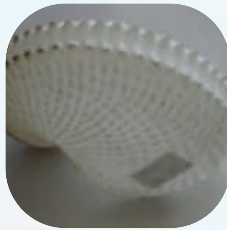

Our Product *Collection*

6. MUREX KINDS SEASHELL

MS#1

Product Name : argonauta argo
Motive : white polished art
Weight : -
Size : 7-8 cm