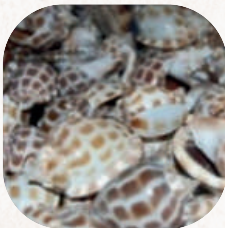

SS#16

Product Name : phalium areola shell
Motive : natural small
Weight : -
Size : 5-7cm