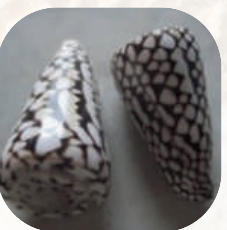

CC#17

Product Name : Conus marmoreus
Motive : blackwhite
Weight : -
Size : 8-10cm