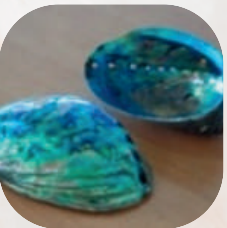

BS#4

Product Name : shell paua polished natural
Motive : mosaic art
Weight : -
Size : 12cm up