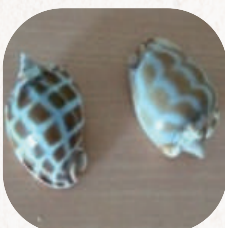

SS#30

Product Name : shell babylonia
Motive : natural shell
Weight : -
Size : 5-6cm